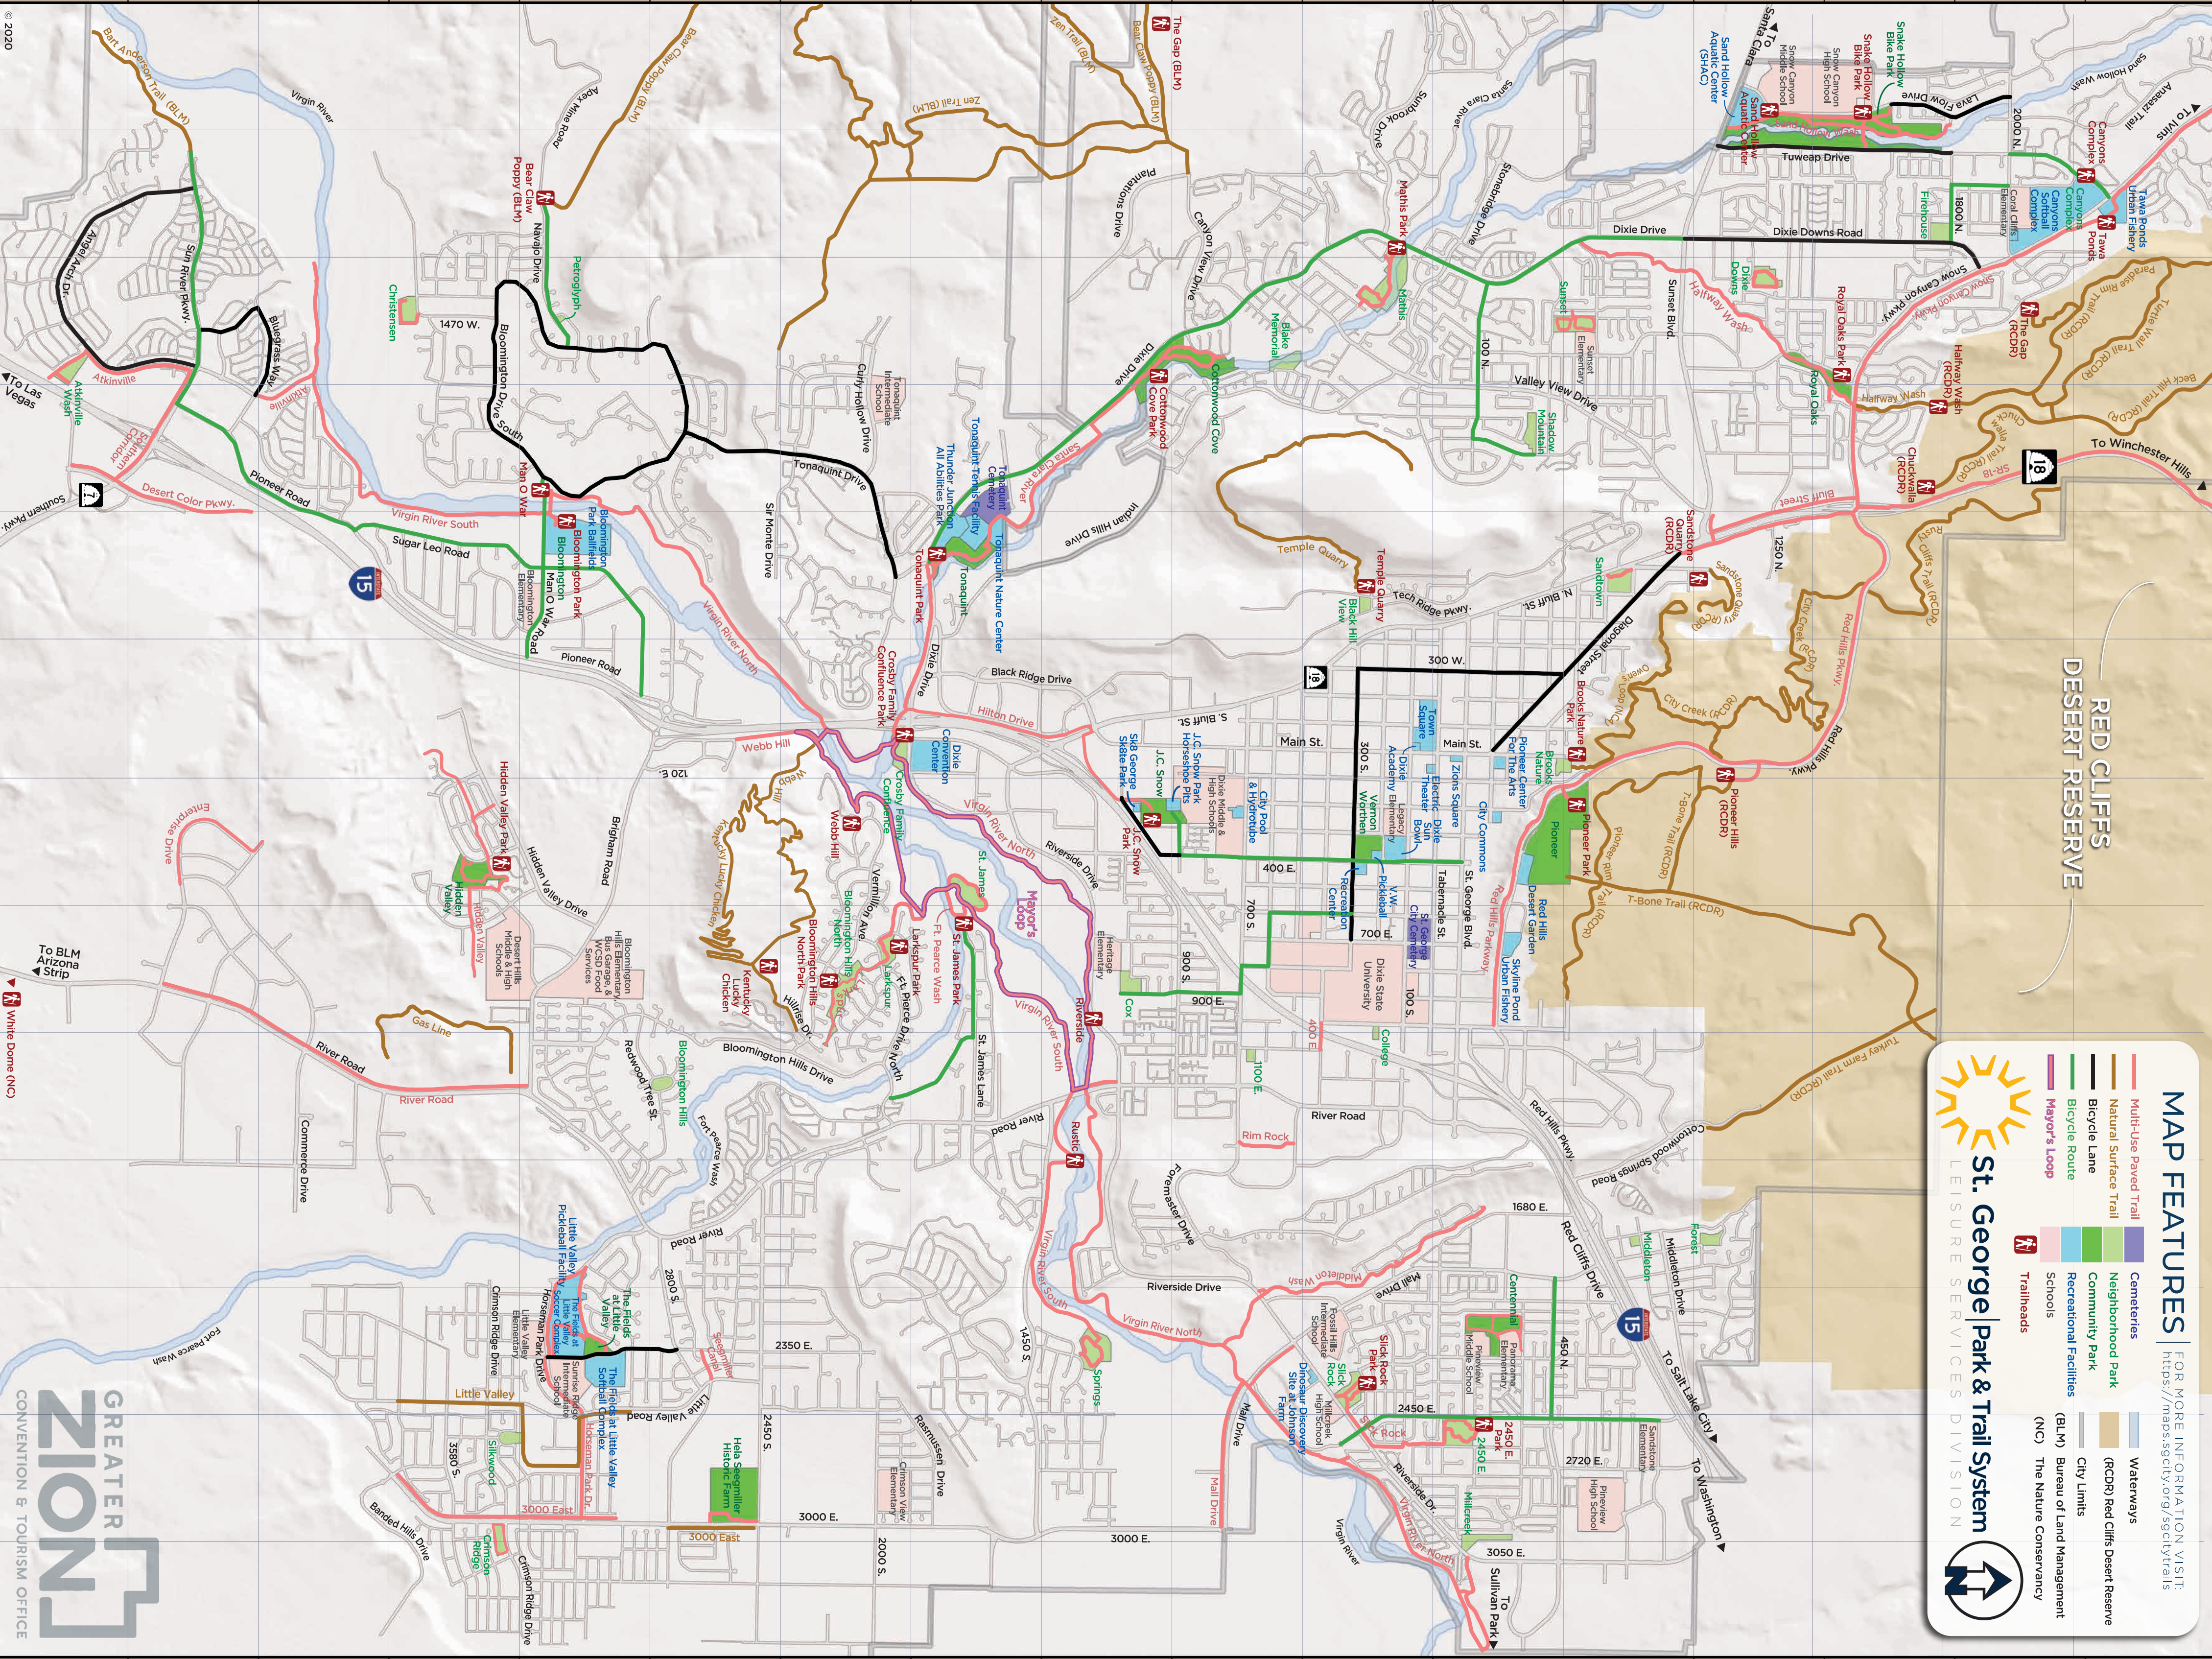

MAP FEATURES

FOR MORE INFORMATION VISIT:
<https://maps.sgcity.org/sgcitytrails>

LEISURE SERVICES DIVISION

	Multi-Use Paved Trail		Cemeteries		Waterways
	Natural Surface Trail		Neighborhood Park		(RCDD) Red Cliffs Desert Reserve
	Bicycle Lane		Community Park		City Limits
	Bicycle Route		Recreational Facilities		(BLM) Bureau of Land Management
	Mayor's Loop		Schools		(NC) The Nature Conservancy
			Trailheads		

RED CLIFFS DESERT RESERVE

© 2020